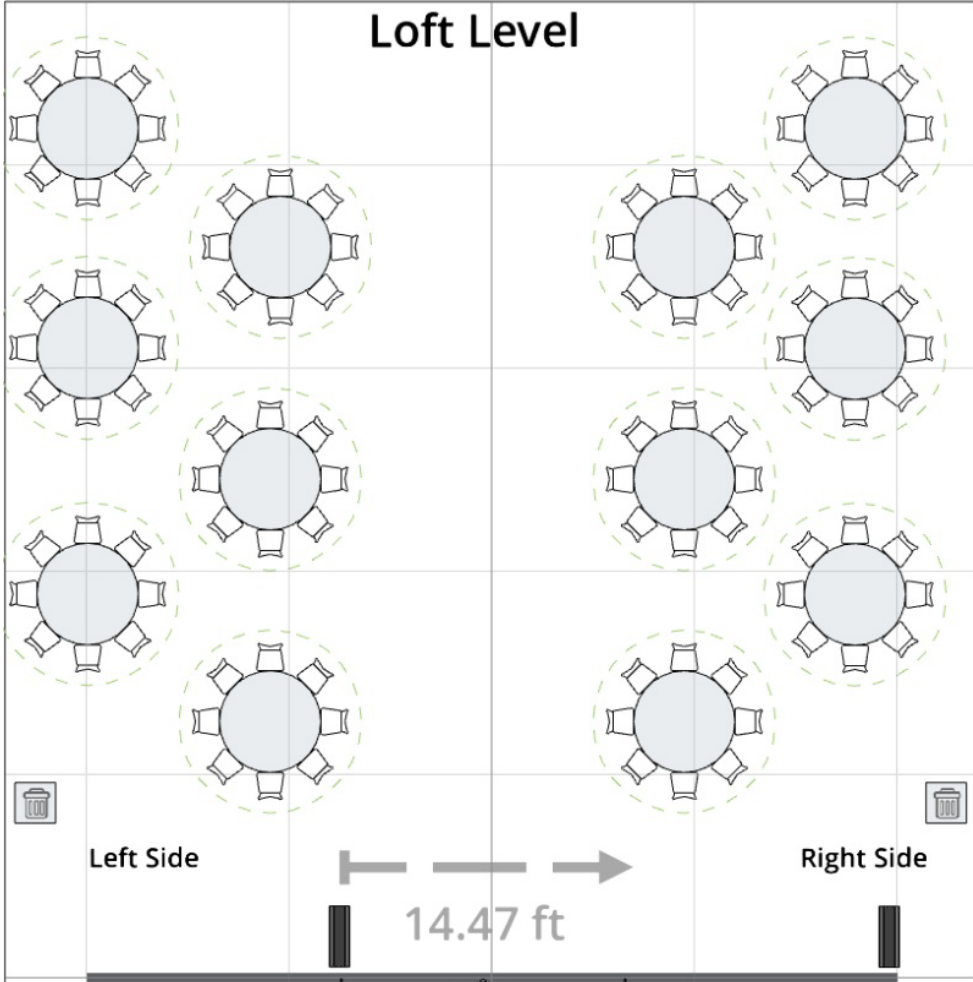

# Loft Level

Left Side

Right Side

14.47 ft

# Main Level

b+g

buffet

buffet

14.47 ft

5 Feet