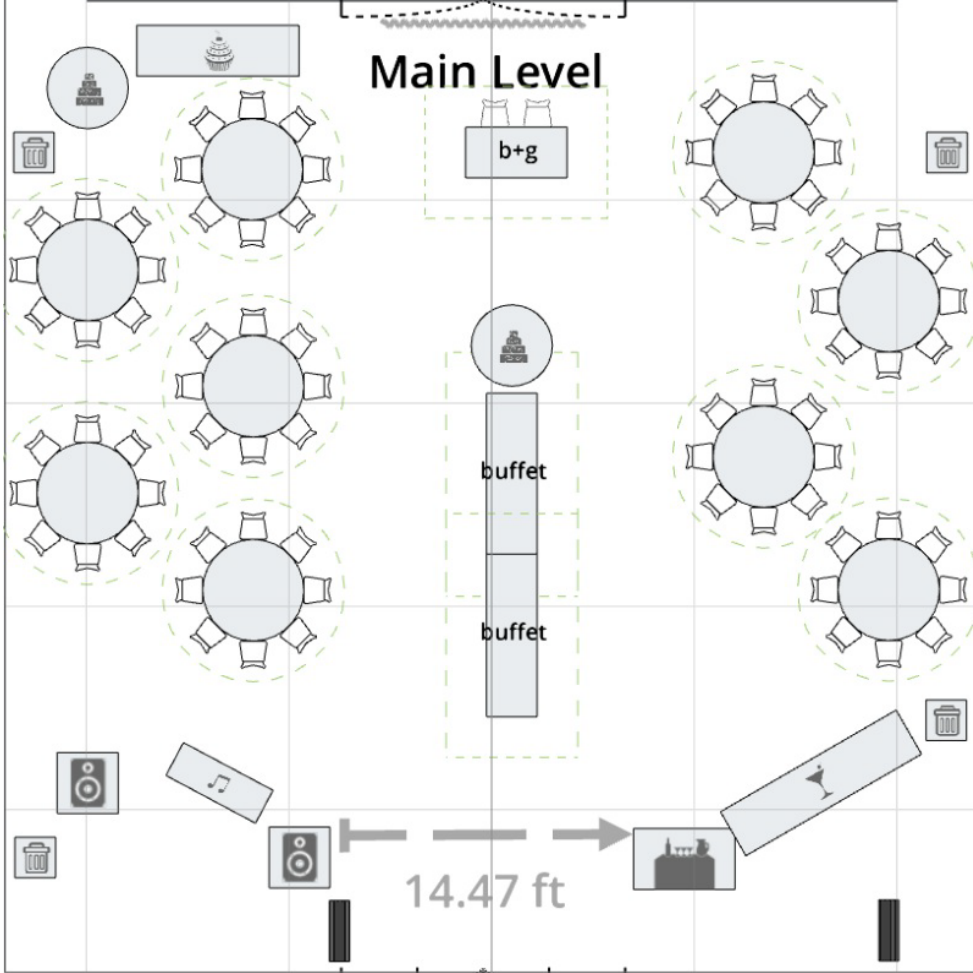

# Loft Level

Left Side

Right Side

14.47 ft

# Main Level

b+g

buffet

buffet

14.47 ft

5 Feet